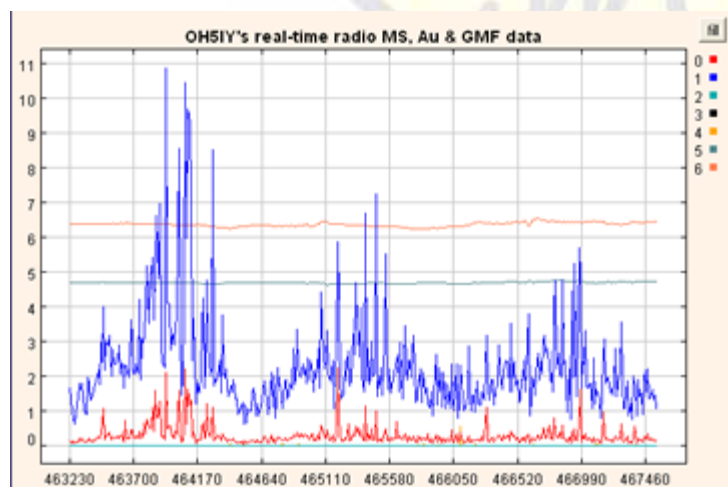

Day	Local Time	Area	Net	Frequency	Net Control Station
SUN	8:00 pm	Vacaville, CA	NORCAL	144.250	W6OMF Lamy
SUN	7:30 pm	Costa Mesa, CA	South California	144.240	WB6NOA Gordon
SUN	7:00 pm	Chicago, IL	North Illinois	144.250	K9TMS - Tom
SUN	8:30 am	Tucson, AZ	Arizona	144.250	N7SQN Al
SUN	8:30 pm	Zebulon, NC		144.220	N1GMV
SUN	9:30 pm	Holland, MI	Michagan SWAM	144.155	K8NFT
MON	7:30 pm	Albuquerque, NM	New Mexico	144.200	N5XZM Bobby
MON	8:00 pm	Colorado	Rocky Mt. VHF +	144.220	N0VSB W6OAL
MON	8:00 pm	Midwestern United States	Northeast Missouri SWOT	144.250	N0PB Phil
MON	9:00 pm	Tidewater, VA		144.230	
TUE	8:00 pm	Bay Area, North California, West Nevada	Northern California SWOT	144.250	KG6WLV John
WED	8:00 pm	Florida	Daytona Beach SWOT	144.250	W2RAC Richard W1LVL George
WED	9:00 pm	Texas, Okla, Ark, Louisiana	North Texas SWOT	144.250	W5FKN Bob
THU	8:00 pm	Bay Area, North California, West Nevada	Northern California SWOT	144.250	W6DWI Robin
THU	8:00 pm	Oklahoma, Texas, Ark, Missouri, Kansas	Eastern Oklahoma SWOT	144.250	KD5ZVE Jimmy
THU	8:00 pm	Greater Ohio area	Southeast Ohio SWOT	144.250	AB8XG Kenny KD8DJE Russell
FRI	8:00 pm	Southern tier United States	South Mississippi SWOT	144.250	K5YG Bill
SAT	7:00 am	Texas, Okla, Ark, Louisiana	Piney Woods SWOT	144.250	KM5PO Jim

SWOT Nets are highlighted

OH5IY real-time Meteor Scatter & Au monitor: <http://www.kolumbus.fi/oh5iy/>