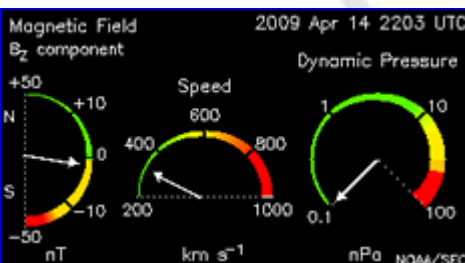

Accurately detect tropo by observing "false" echoes on National Weather Service maps such as this one which you can link to at http://radar.weather.gov/Conus/RadarImg/latest_Small.gif
Watch for light blue and gray areas turning darker.