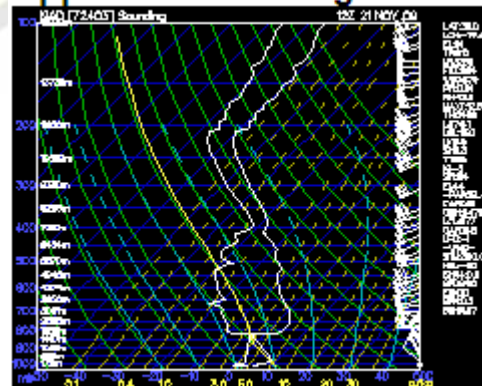

Upper Air Sounding Plots

Current SkewT from Washington DC

A new propagation tool has been added to the SWOT website: <http://www.swotrc.net>